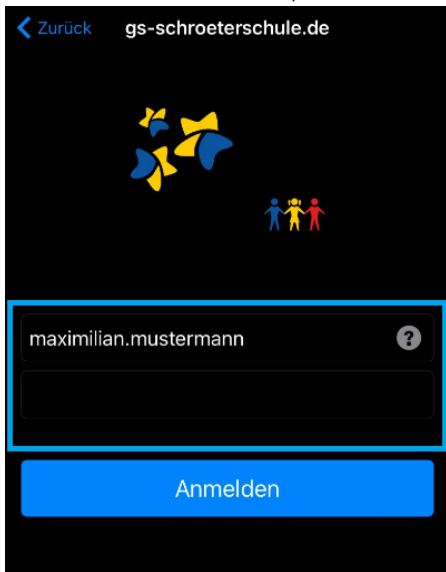

IServ login via app

1. Download the app IServ via App Store, Google Play or AppGallery.
2. Enter the Internet address <https://gs-schroeterschule.de/>. This establishes the connection to the Schroeter School server:

3. Entering the login data (IServ Account):

In the **Account** field, the first and last name of the child is entered according to the following pattern: `firstname.lastname`. The account name consists only of lowercase letters, each space is replaced by a period. Umlauts such as "ä" are replaced by "ae". The "ß" becomes "ss".

When logging in for the first time, the six-digit combination of numbers supplied or made available is entered in the **Password** field. After successful login, the user is taken to the individual IServ interface, the so-called "IDesk":