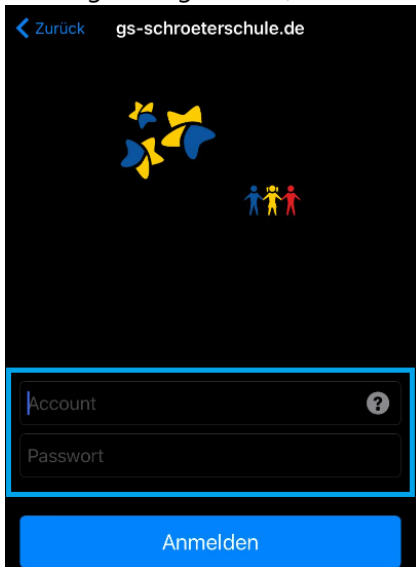

IServ login via app

1. Download the app IServ via App Store, Google Play or AppGallery.
2. Enter the Internet address <https://gs-schroeterschule.de/>. This establishes the connection to the Schroeter School server:

3. Entering the login data (IServ Account):

In the **Account** field, the first and last name of the child is entered according to the following pattern: `firstname.lastname`. The account name consists only of lowercase letters, each space is replaced by a period. Umlauts such as "ä" are replaced by "ae". The "ß" becomes "ss".

When logging in for the first time, the six-digit combination of numbers supplied or made available is entered in the **Password** field. After successful login, the user is taken to the individual IServ interface, the so-called "IDesk":